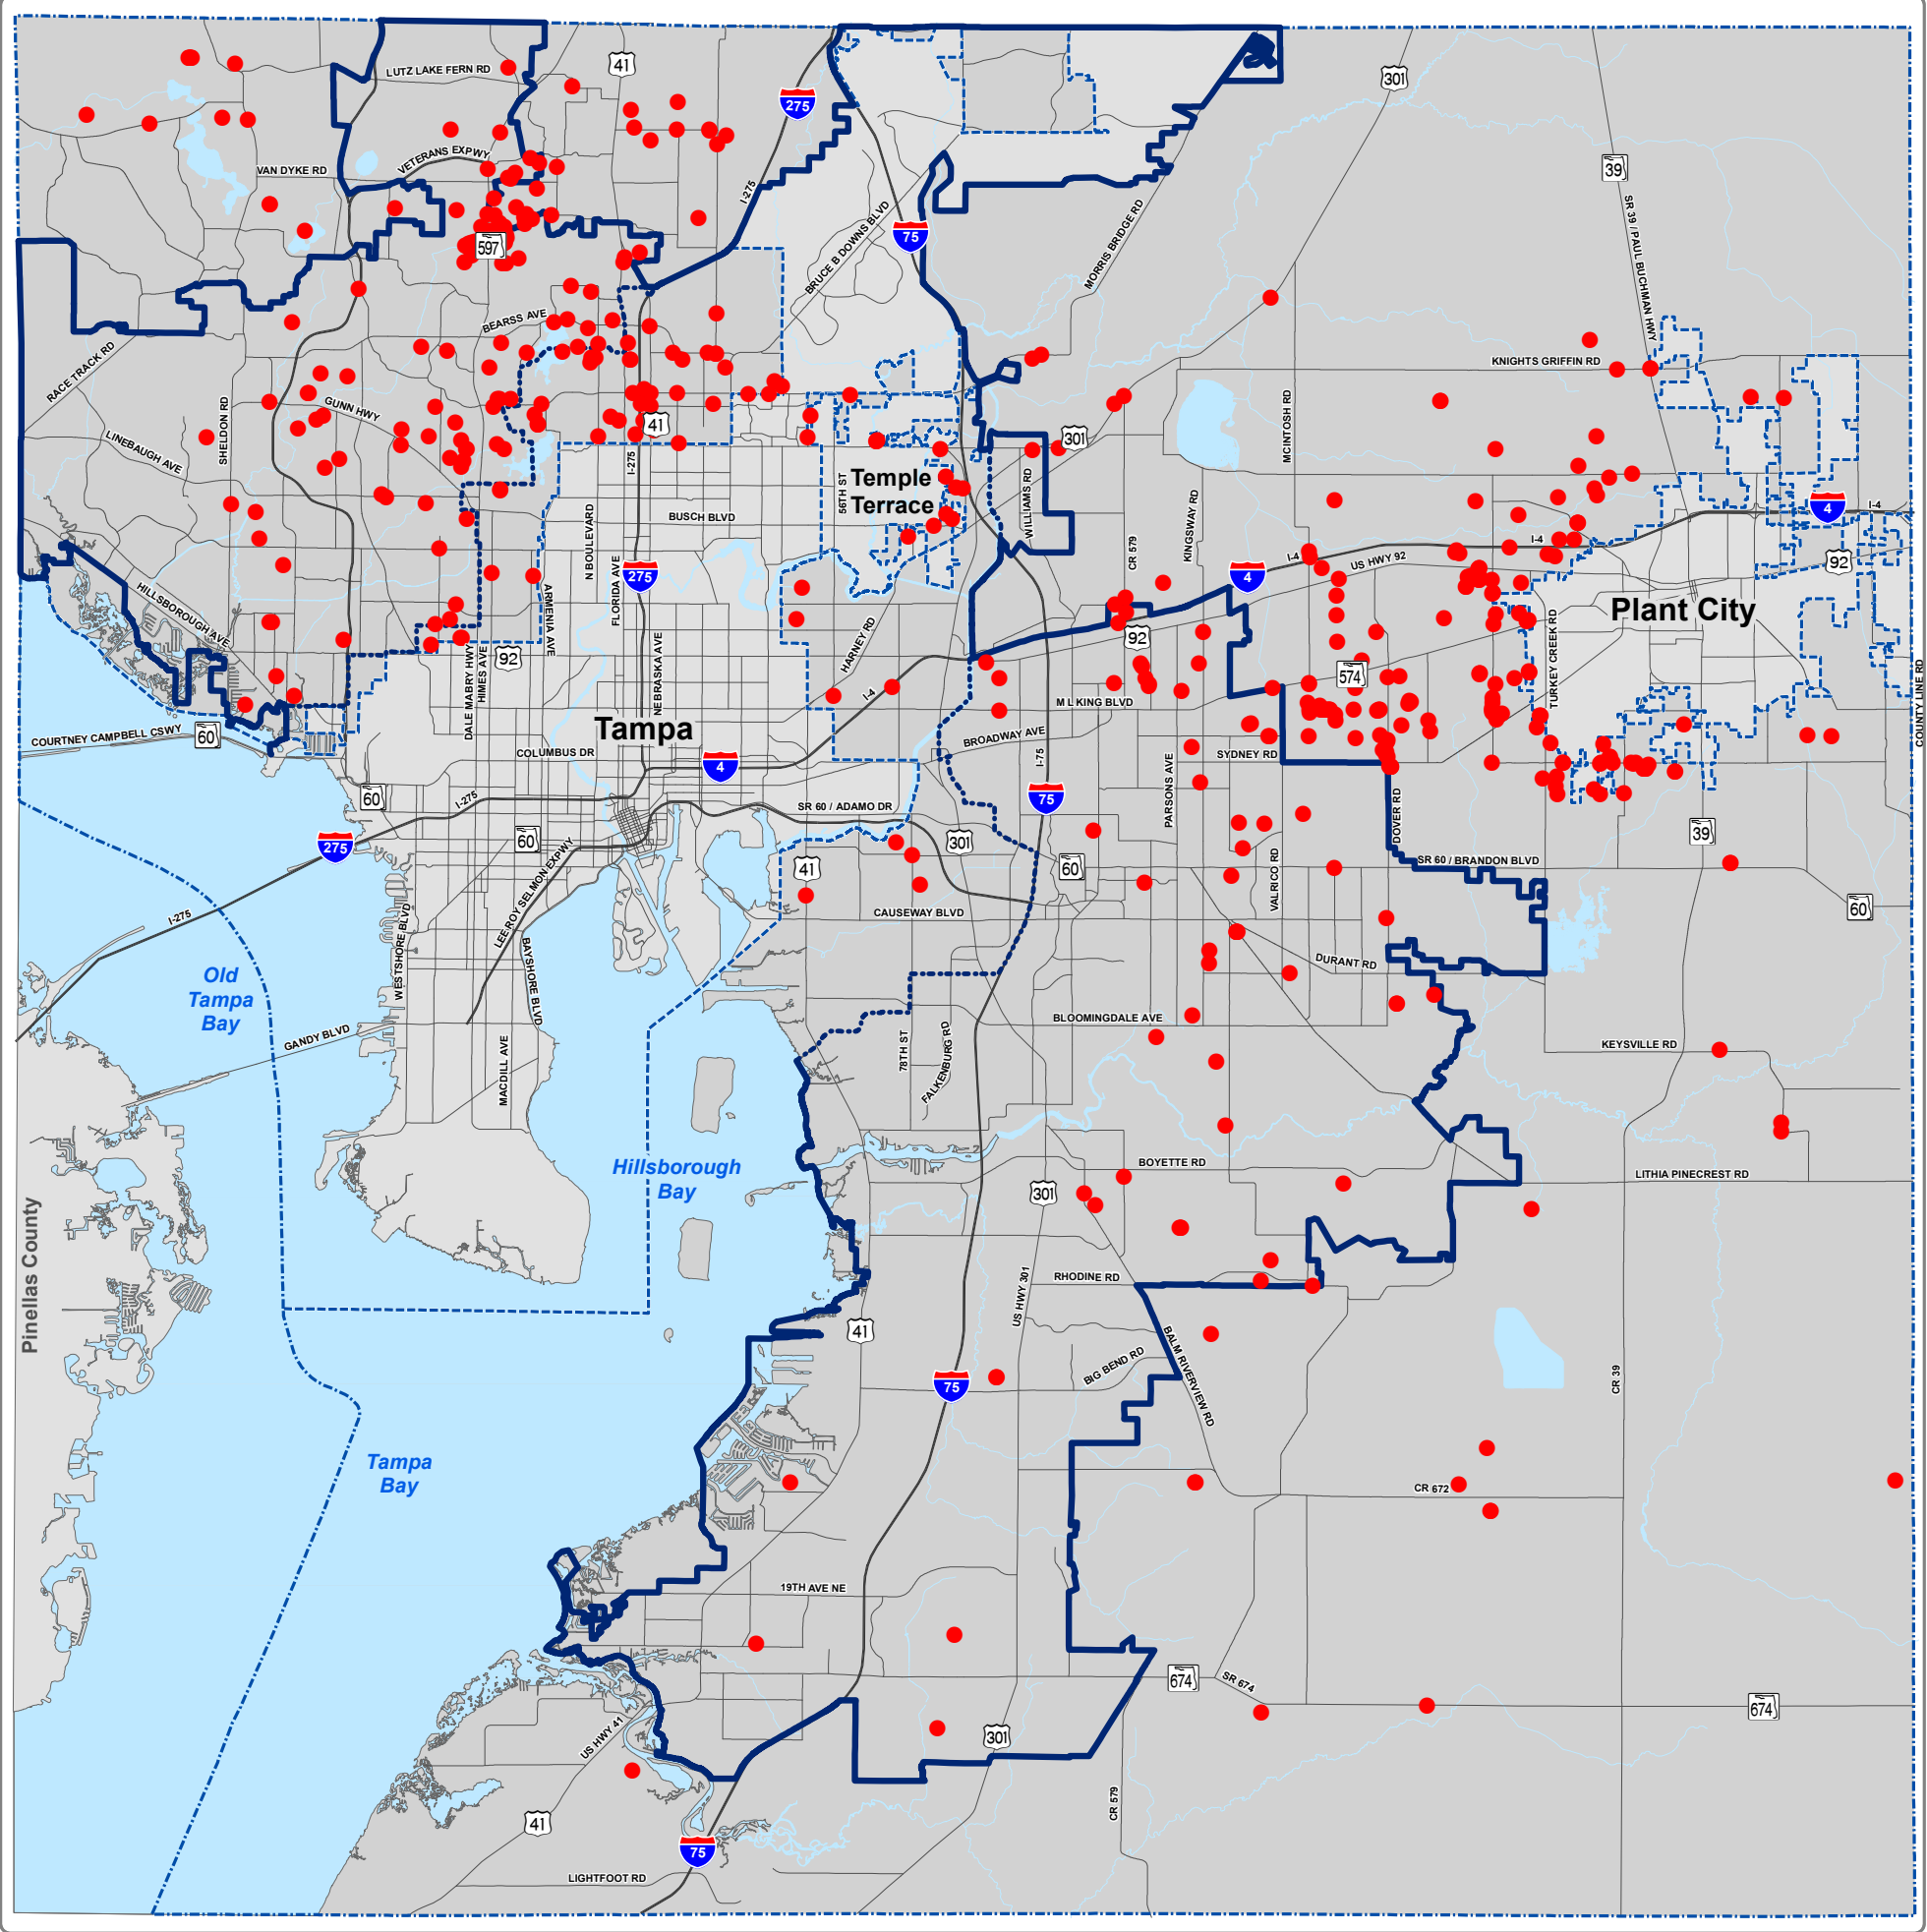

# Unincorporated Hillsborough County REPORTED SINKHOLES ADOPTED

### Legend

- Sinkhole Locations
- County Boundary
- Jurisdiction Boundary
- Tampa Service Area
- Urban Service Area
- Existing Major Road Network
- Limited Access Roads

### Location Diagram and Reference Information

**DATA SOURCES AND LIMITATIONS:**  
 SINKHOLES: Florida Department of Environmental Protection  
 MAJOR ROADS: See Adopted MPO Long Range Transportation Plan for specific improvements.  
 REPRODUCTION: This sheet may not be reproduced in part or full for sale to anyone without specific approval of the Hillsborough County City-County Planning Commission.  
 ACCURACY: It is intended that the accuracy of the base map comply with U.S. national map accuracy standards. However, such accuracy is not guaranteed by the Hillsborough County City-County Planning Commission.