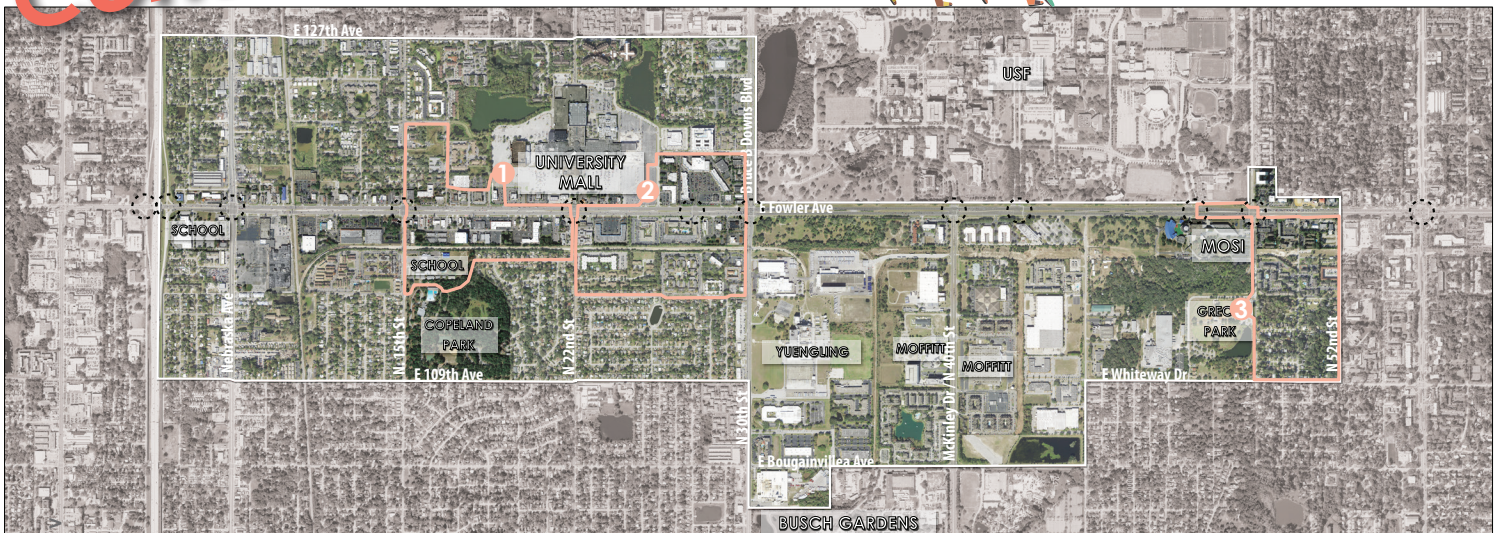

Come walk with us!