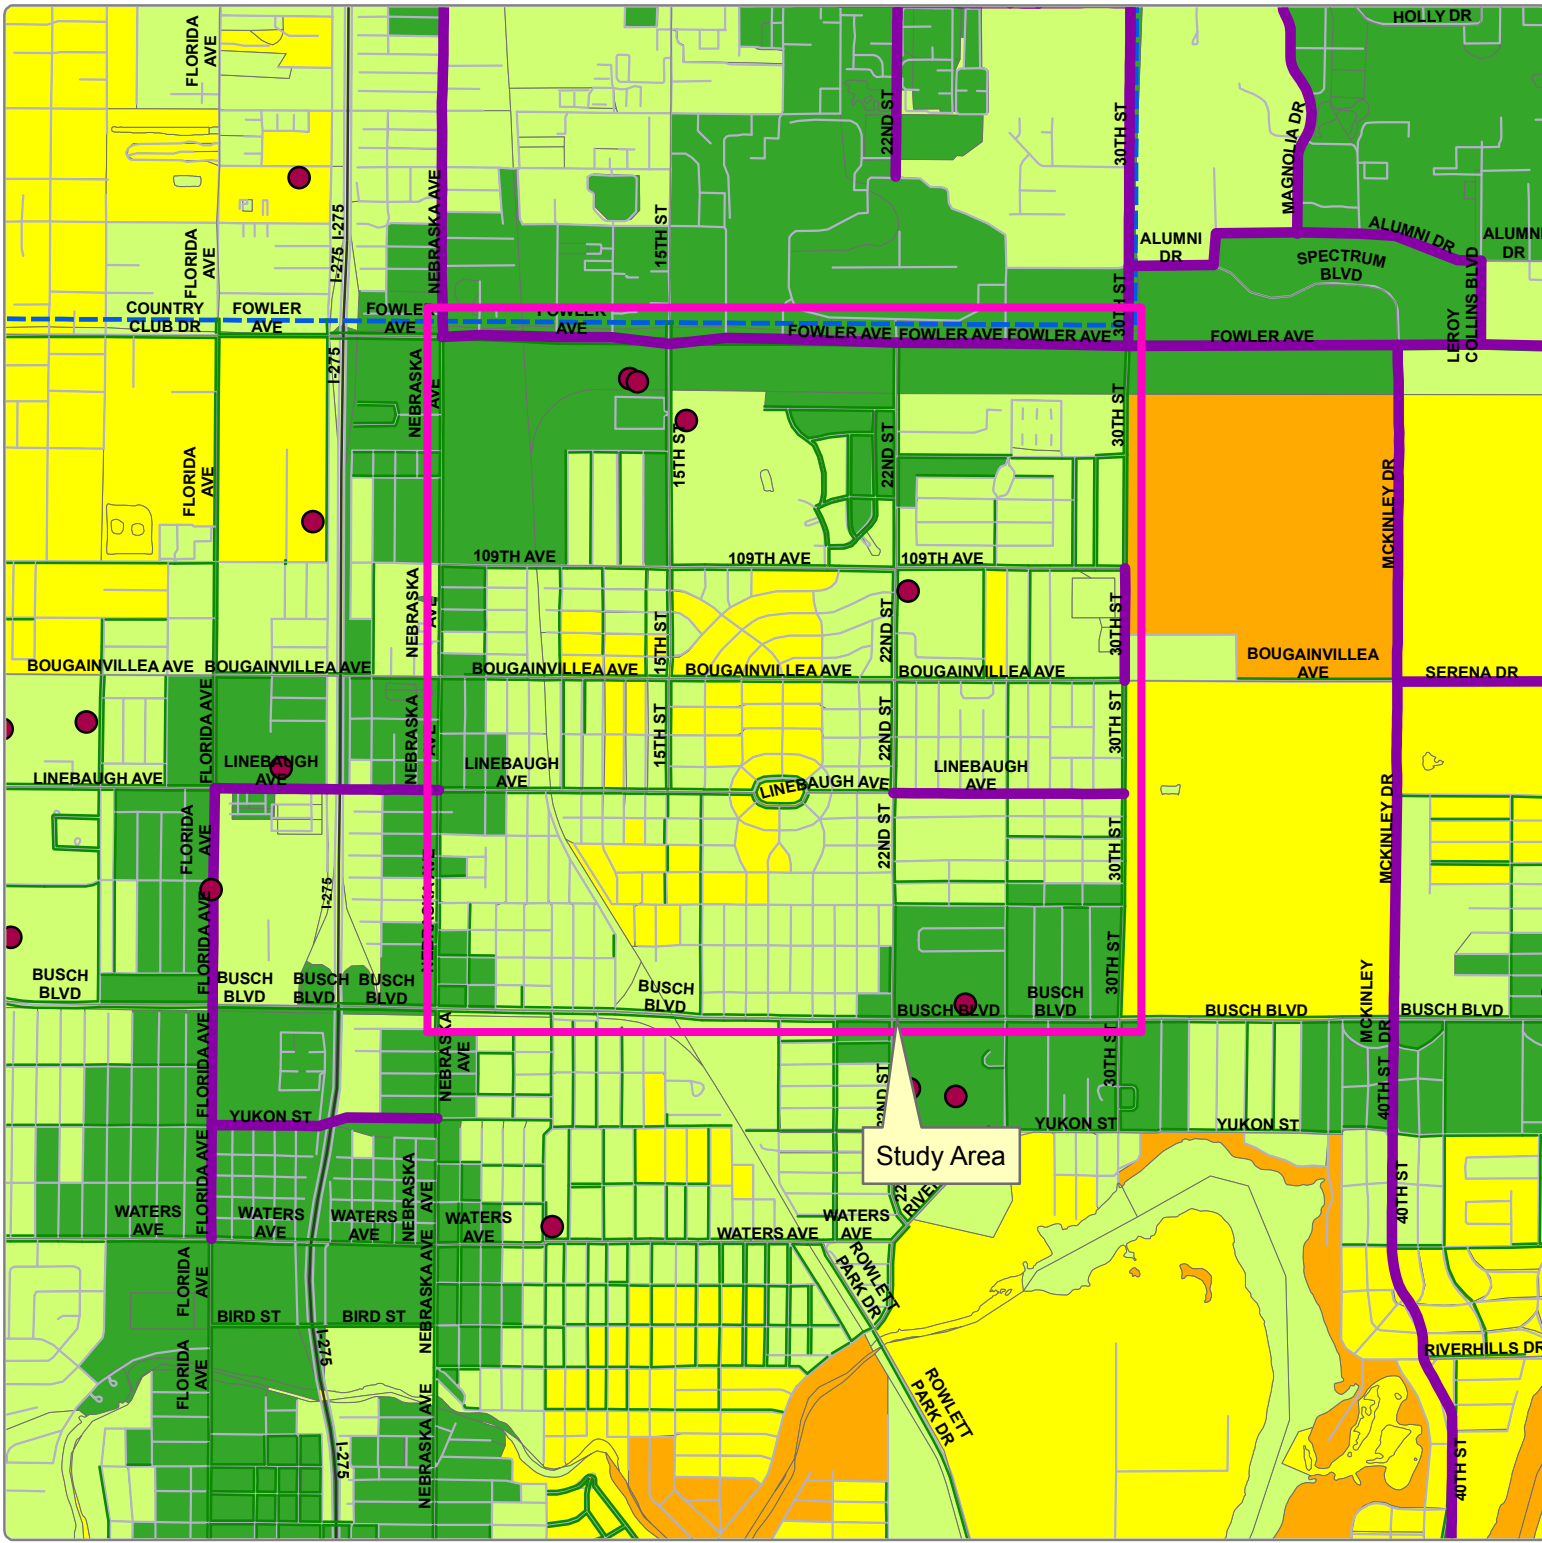

HILLSBOROUGH COUNTY, FLORIDA
**University Area Sidewalks and
 Cycling Facilities**

LEGEND

Legend

Access Score - All Services

- 0 - Lowest Access
- 1
- 2
- 3
- 4
- 5 (Highest Access)

- Schools
- On Street Cycle Facilities
- Sidewalks

REFERENCE INFORMATION

PlanHillsborough.org

Study Area